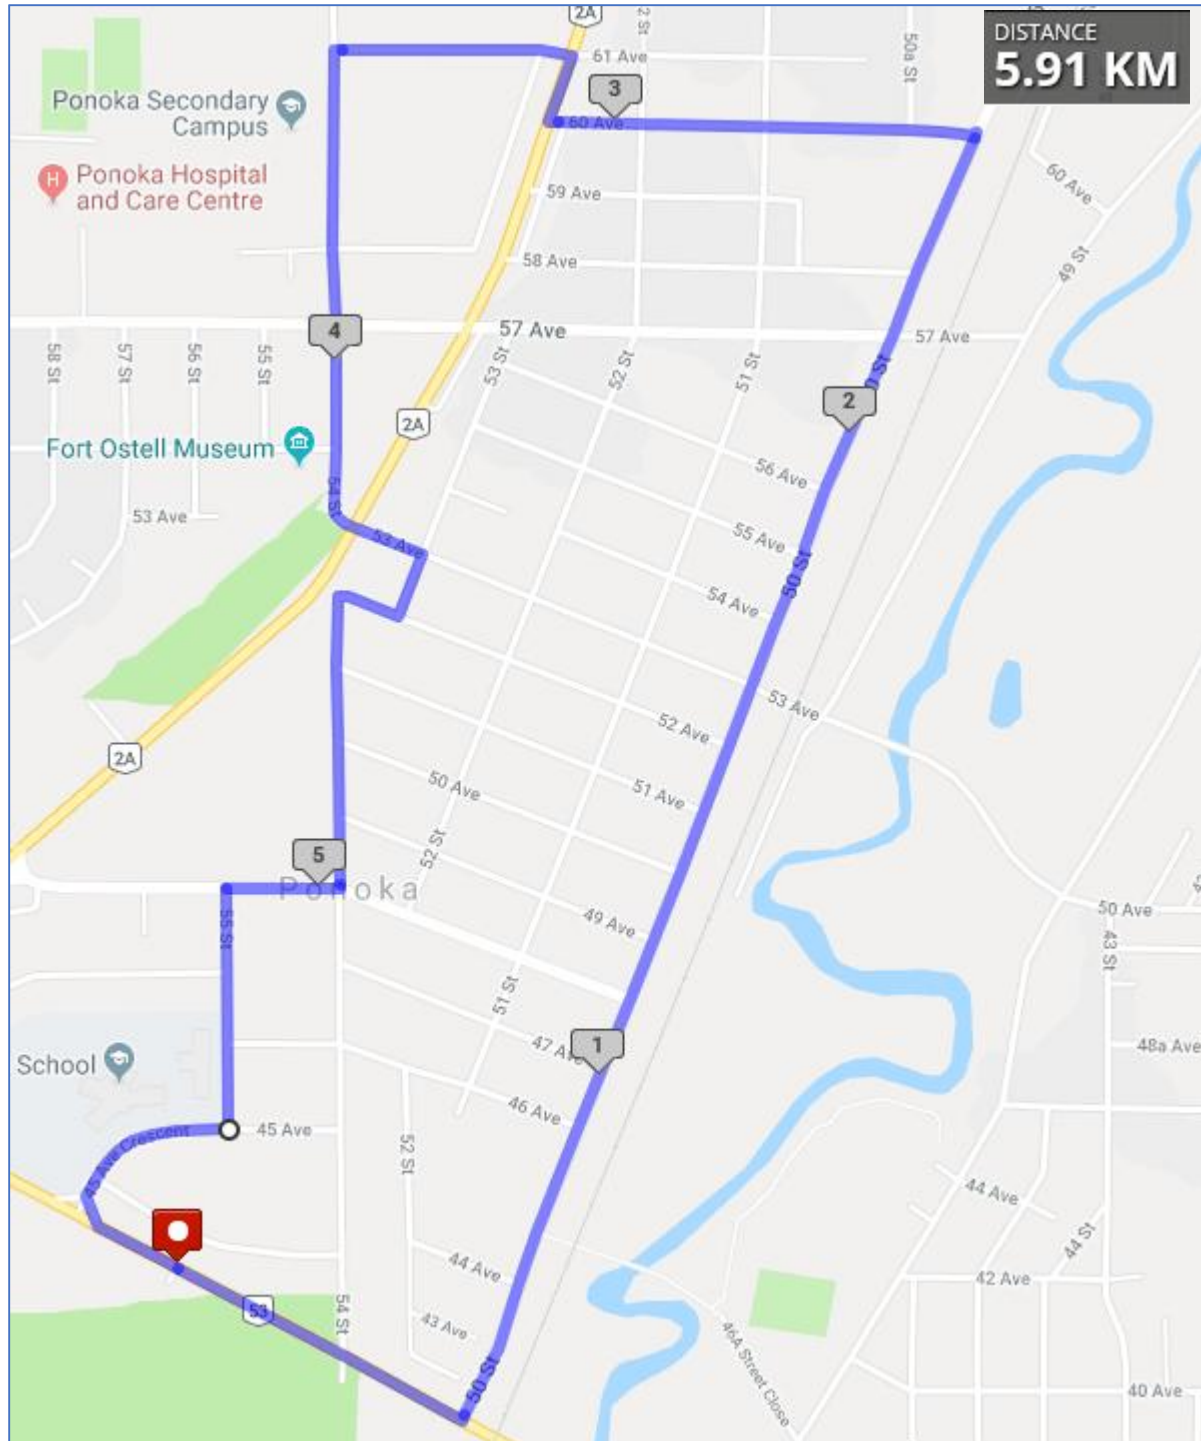

RED DEER
— JEUX DU —
CANADA
— GAMES —
2 0 1 9

MNP LLP

0 km		Head southeast on AB-53 E toward 54 St
0.47 km		Turn left onto 50 St
0.47 km		Head northeast on 50 St toward 44 Ave
2.47 km		Head northeast on 50 St toward 60 Ave
2.48 km		Turn left onto 60 Ave
3.08 km		Head west on 60 Ave toward AB-2A
3.1 km		Turn right onto AB-2A
3.2 km		Turn left onto 61 Ave
3.53 km		Head west on 61 Ave toward 54 St
3.54 km		Turn left onto 54 St
4.25 km		Continue onto 53 Ave
4.36 km		Turn right onto 53 St
4.45 km		Turn right onto 52 Ave
4.55 km		52 Ave turns left and becomes 54 St
4.96 km		Head south on 54 St toward 48 Ave
4.97 km		Turn right onto 48 Ave
5.14 km		Head south on 55 St toward 47 Ave/47 Ave Crescent
5.48 km		Head west on 45 Ave Crescent
5.73 km		Turn left onto AB-53 E
5.91 km		Destination